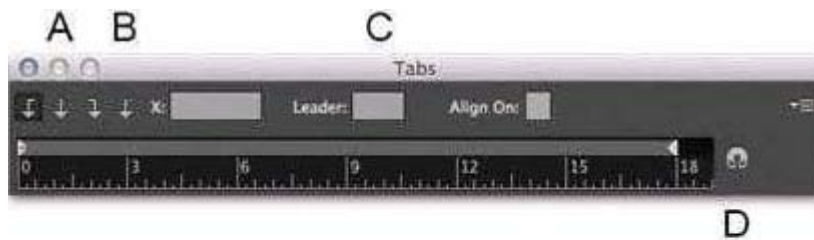

# IT-DUMPS Q&A

Accurate study guides, High passing rate!  
IT-dumps provides update free of charge in one year!

**Exam** : **9A0-382**

**Title** : Adobe Experience Manager  
Component Developer  
Exam

**Version** : DEMO

**Answer: C**

2. Click the Exhibit tab to see the exhibit.

Fugia nimolo ..... 11/16  
Platecu lparunt autae ..... 1/4  
Consequiae con corepta ..... 1/16  
Evelles magnien ..... 13/16

You want to set up tabular content as shown.